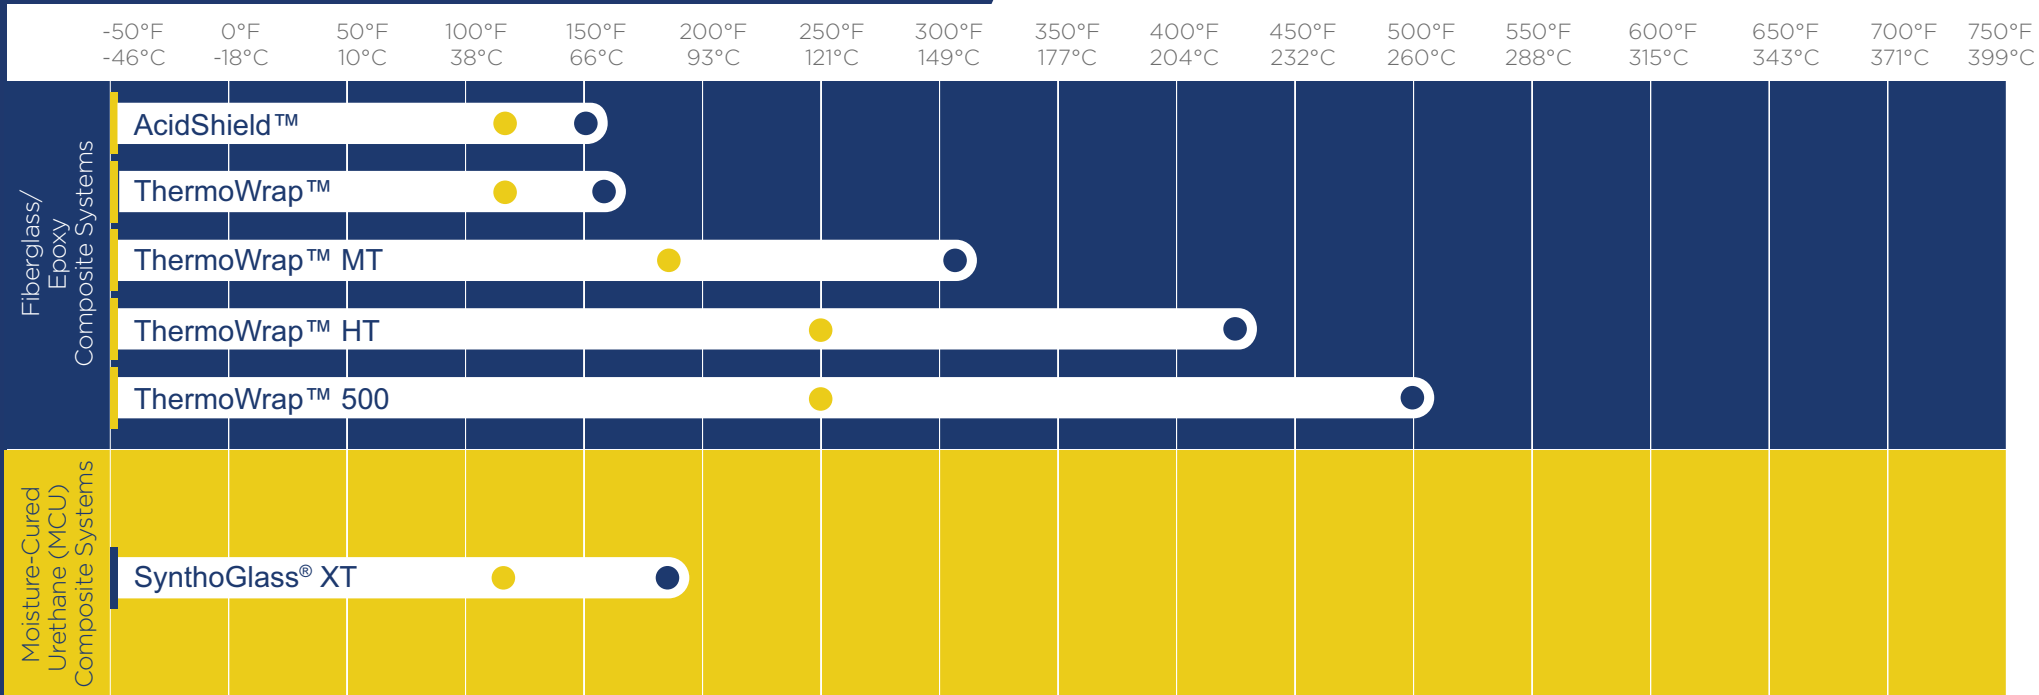

# Process Piping Products

Australia - New Zealand - Papua New Guinea - Ph: +61 7 31616600

Australia - New Zealand - Papua New Guinea - Ph: +61 7 31616600

info@pipeserv.com

www.pipeserv.com

www.cs-nri.com

- Max recommended installation temp - Exact project parameters may change the recommended temperature.
- Max operating temp for type B designs.